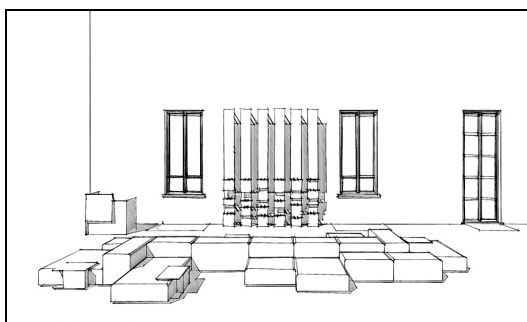

steininger.designers gmbh
Schubertring 4
A – 1010 Wien
www.steinger-designers.at

From September 23rd to 28th: Bologna Water Design, Bologna (I)

During the Cersaie fair, the doors of unique, suggestive locations in the centre of Bologna will open to present design dedicated to water. A chosen number of innovative and socially-relevant projects to provide new emotions to the public: a route of excellence through surfaces and outdoor products, sustainability and design suggestions for contemporary living.

The fascinating spaces of "Ex Ospedale dei Bastardini" will be joined this year by the unique cloisters of the "Ex Maternità": an extraordinary setting that will act as a backdrop to the designs of international architects and designers and the projects of leading enterprises.

This unusual context will also host Living Divani. Together with the architect Victor Vasilev, the company will create an installation with an Extrasoft outdoor composition, some Bukva bookcases, Cabrio outdoor armchairs and B2 and Family Lounge coffee tables.

Living Divani's furnishings will also be present in the Conference Hall, where they will welcome journalists who will travel to the exhibition from all over the world.

Bologna Water Design
Opening hours: from midday to midnight
www.bolognawaterdesign.it

September 27th: S-Design Concept opens in Messancy (B)

The designer and guest of honour at the inaugural evening of the S-Design showroom, Victor Vasilev will open the doors of the new space fully dedicated to the cream of international design. Living Divani will play a leading role at the showroom with some of the top pieces from its collection.

S-Design Concept
82d Route des Ardennes
B – 6780 Messancy
www.s-design.be

Living Divani s.r.l.

Strada del Cavolto 15/17 I-22040 Anzano del Parco (CO) Tel. +39 031630954 r.a. Fax +39 031632590
www.livingdivani.it info@livingdivani.it